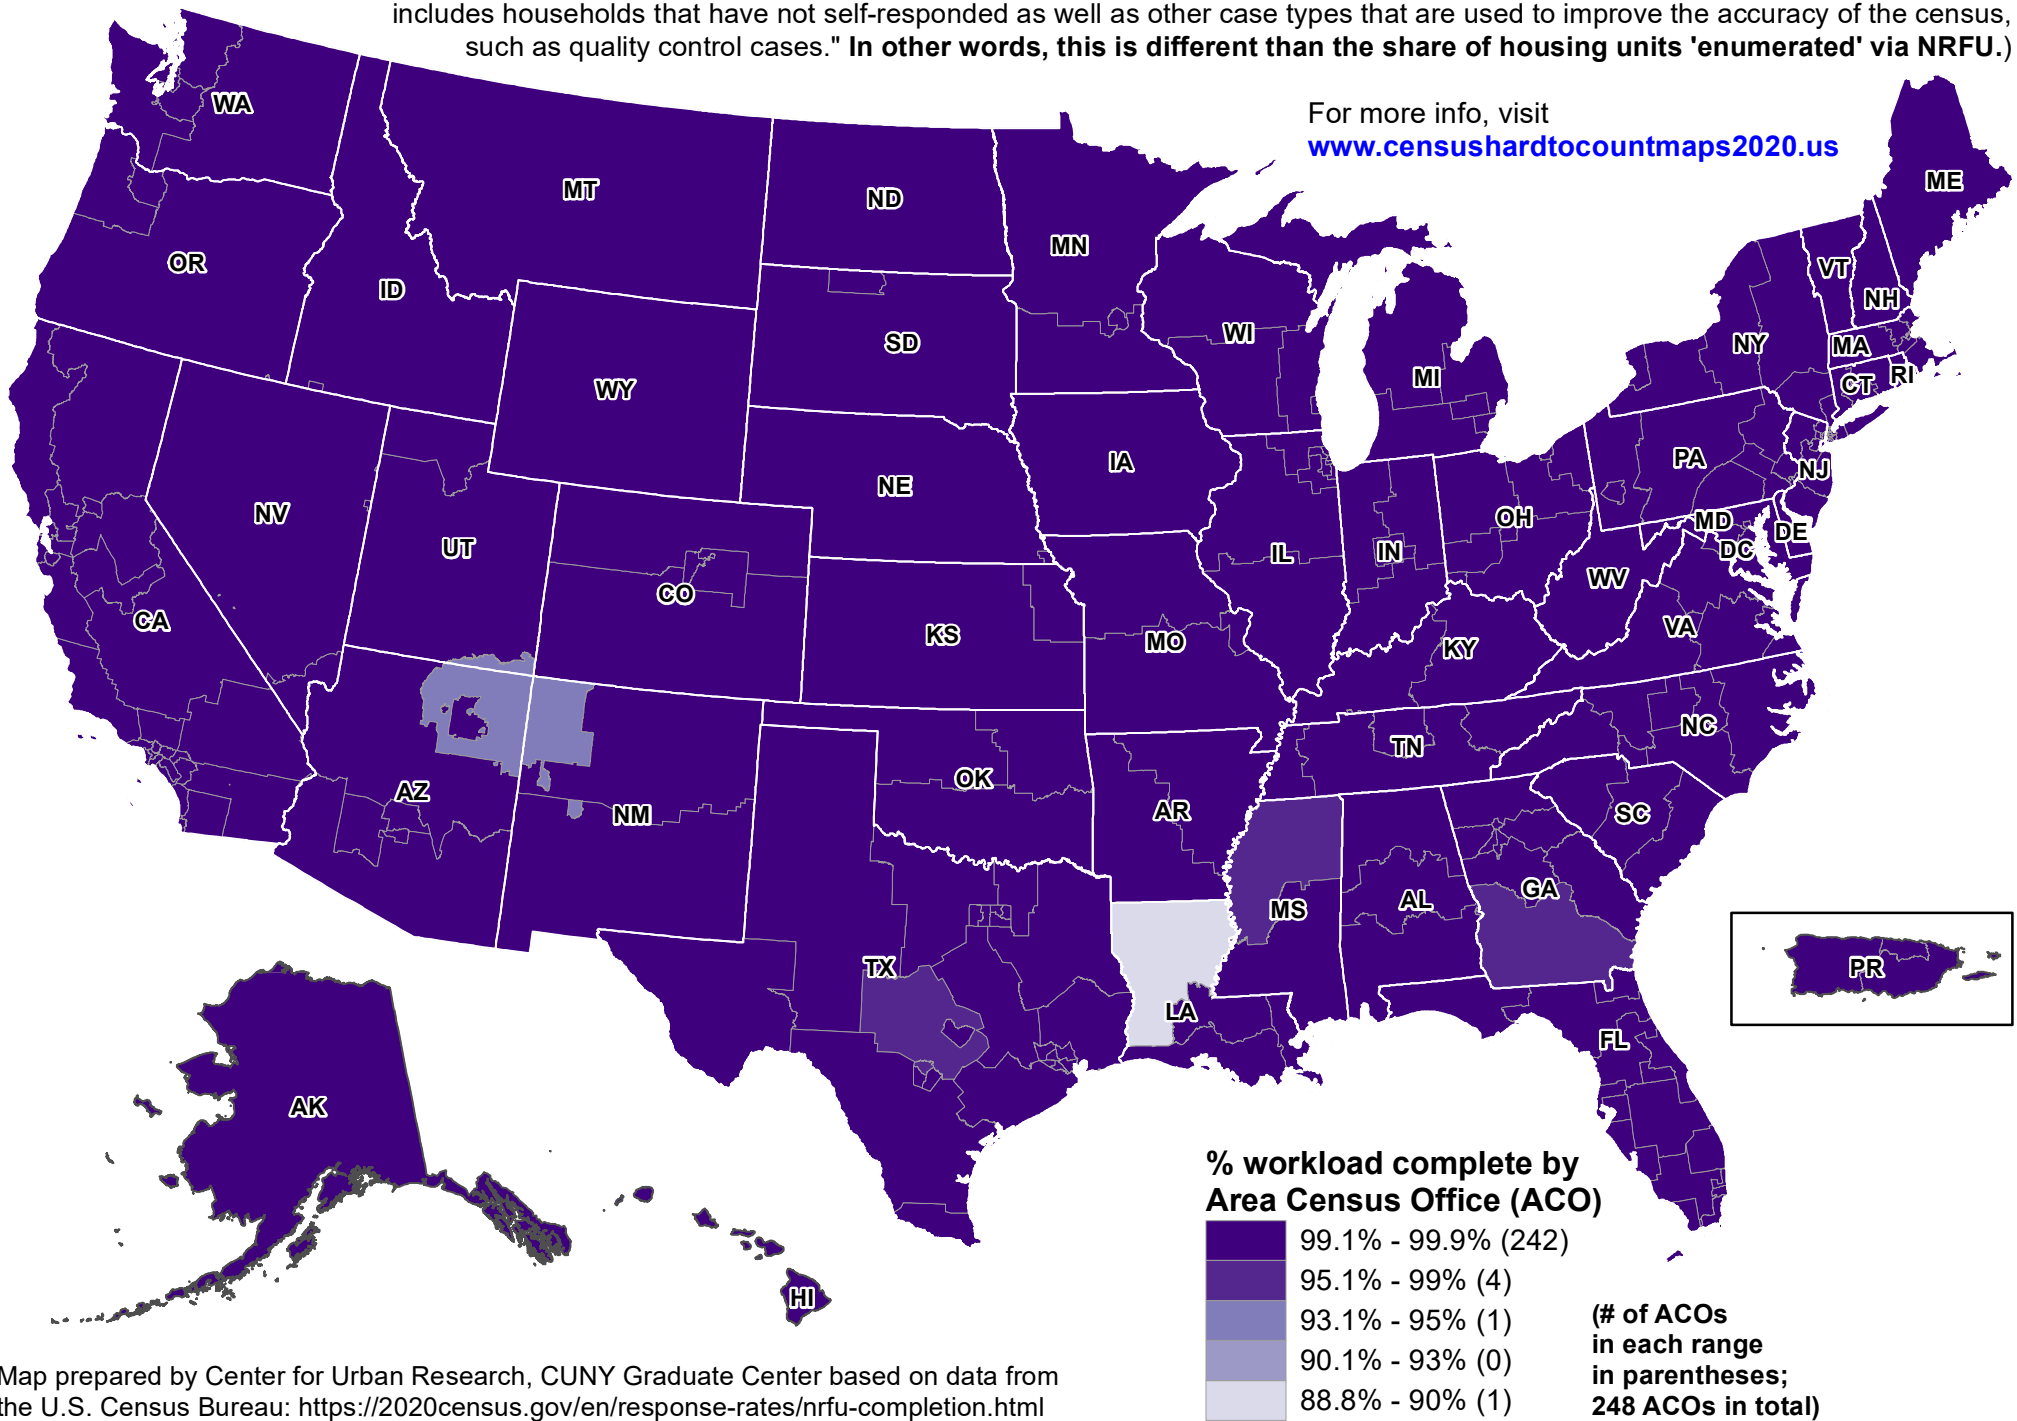

2020 Census NRFU Completion Rates (as of Oct. 13)

(NB: Completion rates are the % of Nonresponse Followup workload that is complete, by Area Census Office. According to the Census Bureau, "[t]he workload includes households that have not self-responded as well as other case types that are used to improve the accuracy of the census, such as quality control cases." **In other words, this is different than the share of housing units 'enumerated' via NRFU.**)

For more info, visit www.censushardtocountmaps2020.us

Map prepared by Center for Urban Research, CUNY Graduate Center based on data from the U.S. Census Bureau: <https://2020census.gov/en/response-rates/nrfu-completion.html>