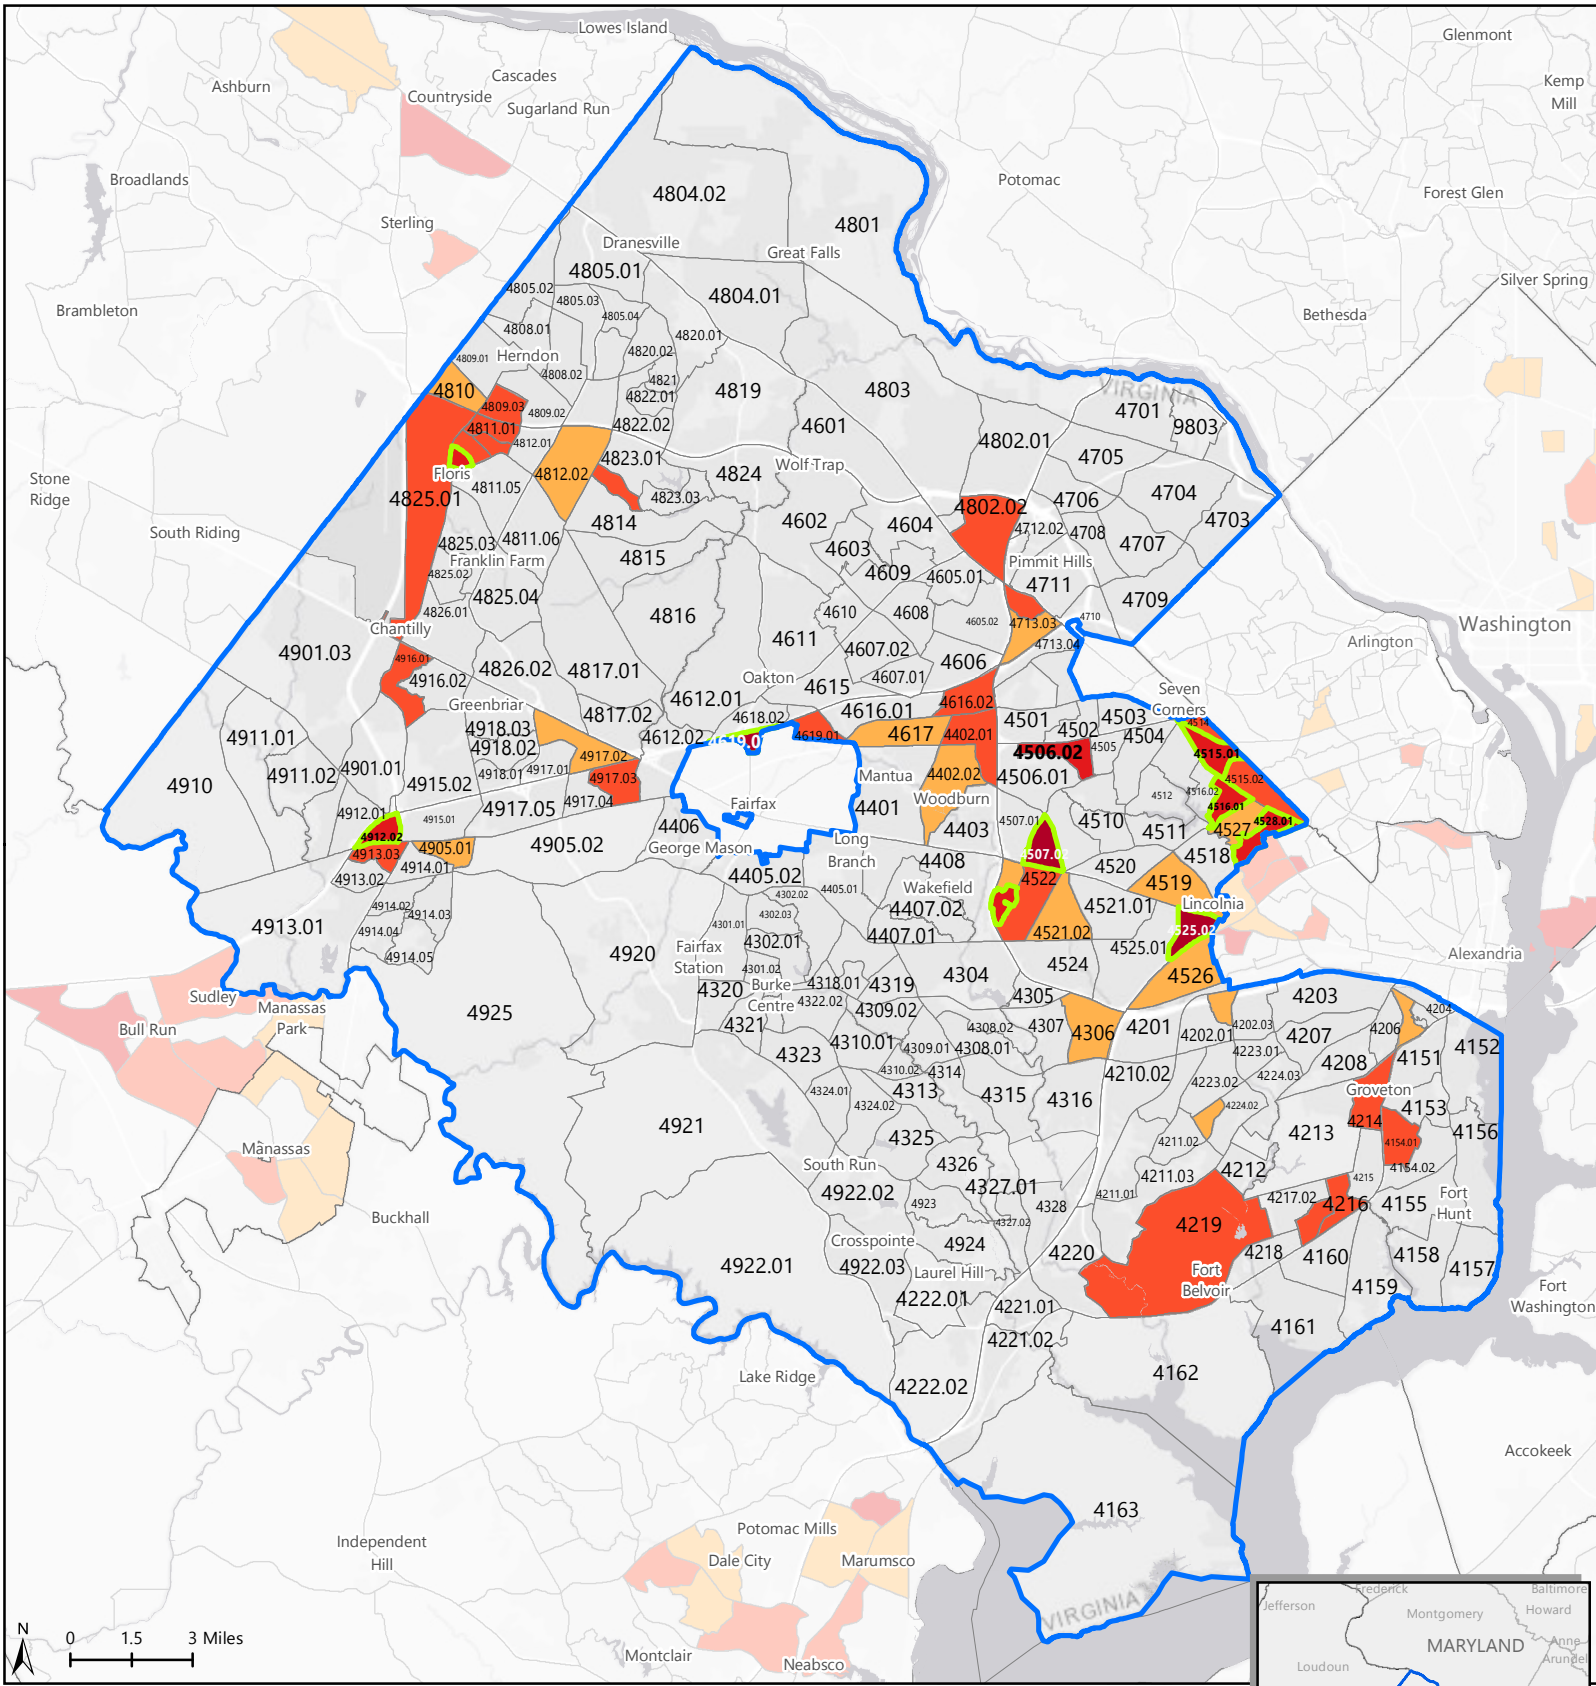

HARD-TO-COUNT CENSUS TRACTS IN FAIRFAX COUNTY, VIRGINIA

Hardest to Count (HTC)

Tracts in the Nation

Tracts with 2010 mail return rates of 73% or less (in the bottom 20 percent of return rates nationwide) are shaded on the map.

- 0 - 60% mail return rate
- 60 - 65%
- 65 - 70%
- 70 - 73%
- above 73%
- Tracts counted using special Update/Enumerate method; they are hard-to-count but mail return rates are not applicable
- Tracts with lowest mail return rate in Fairfax County

For more details and additional information, please visit: <https://www.CensusHardtoCountMaps2020.us>