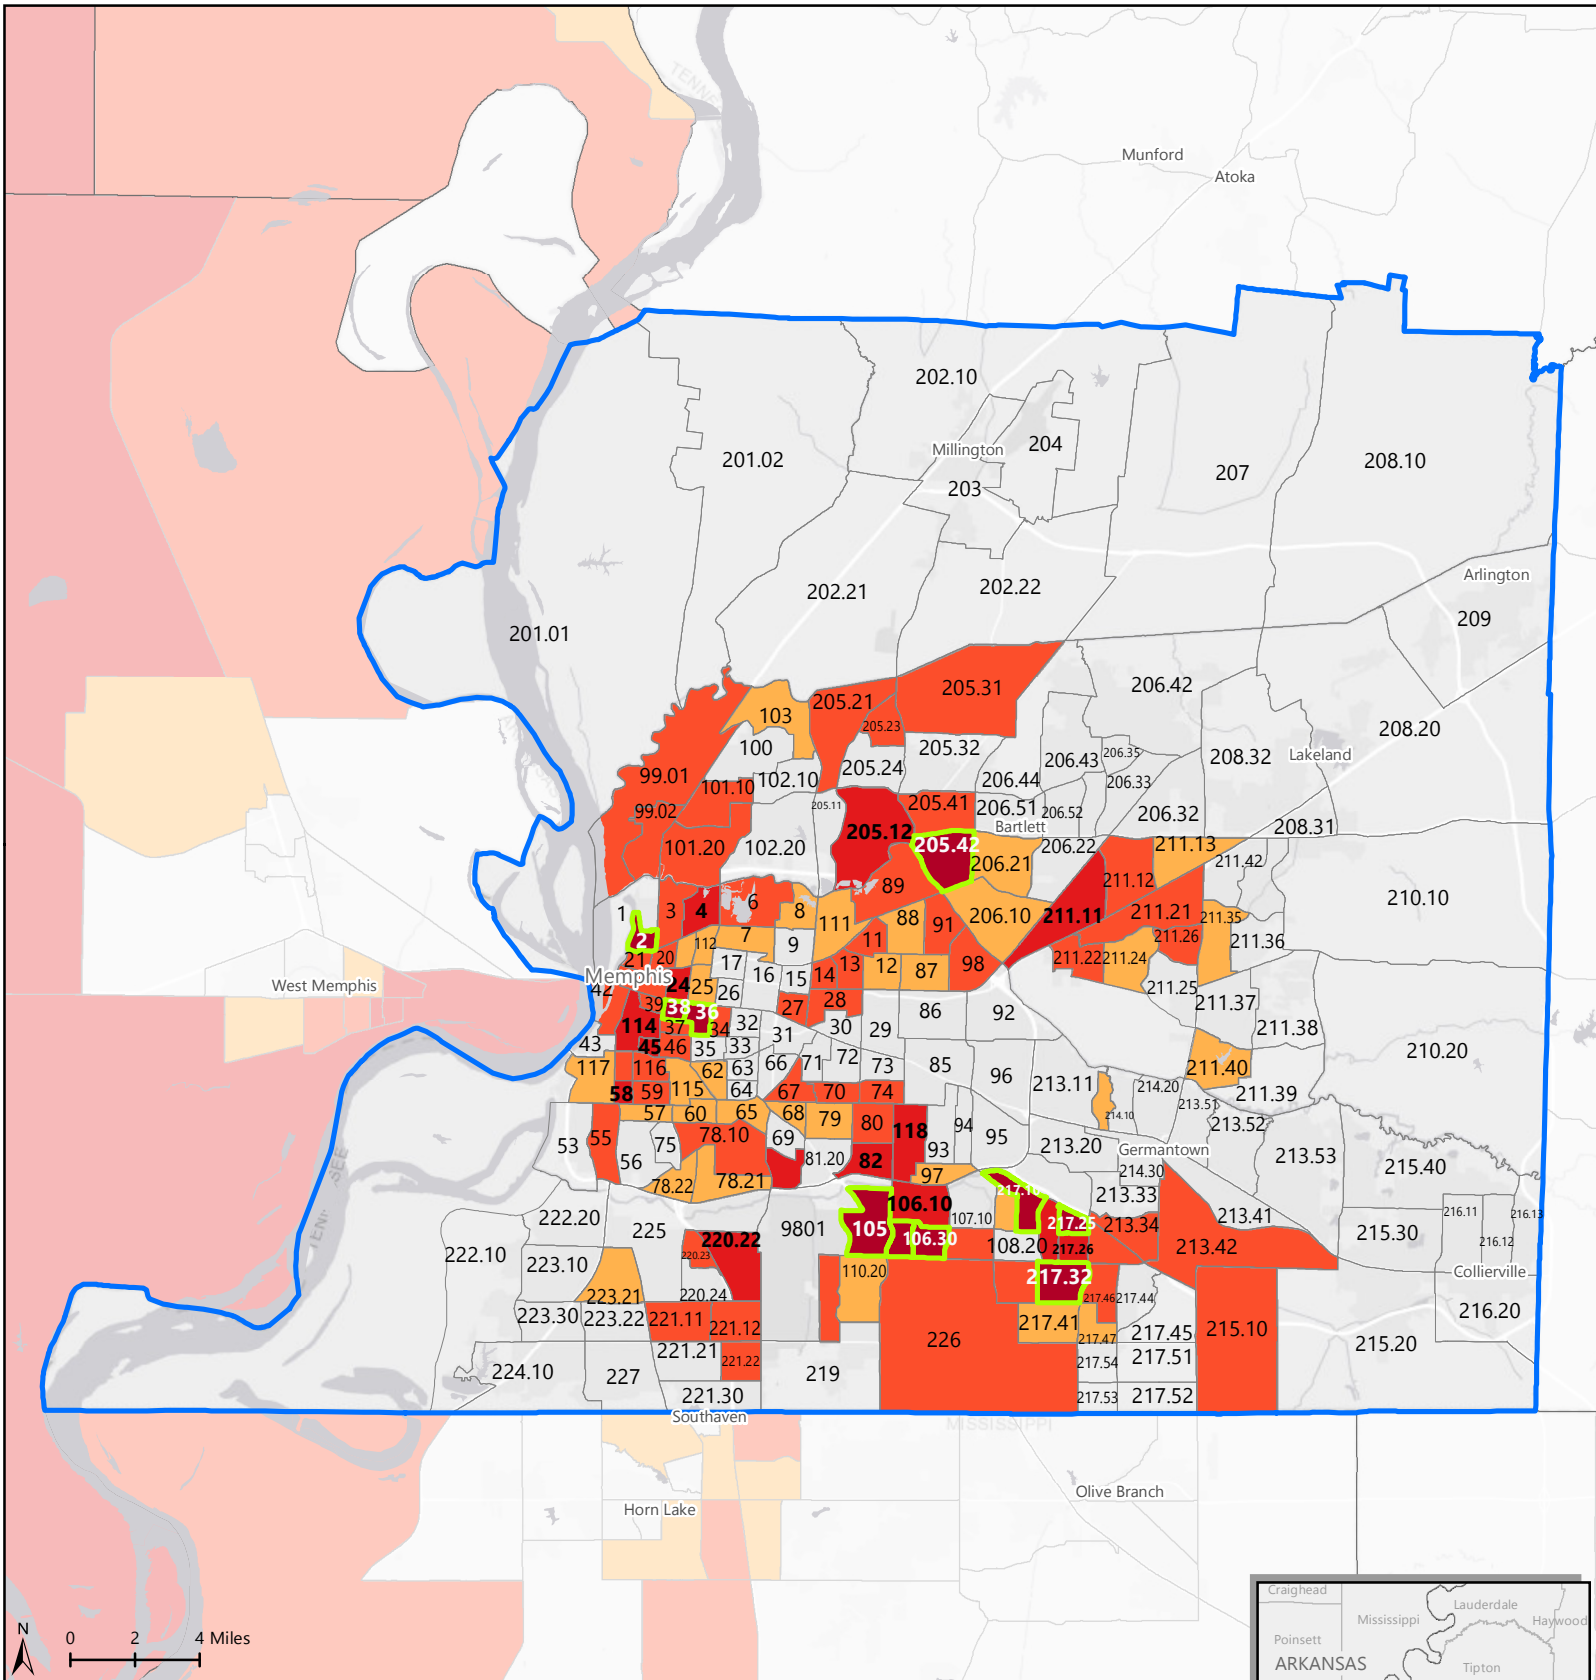

# HARD-TO-COUNT CENSUS TRACTS IN SHELBY COUNTY, TENNESSEE

**Hardest to Count (HTC) Tracts in the Nation**  
 Tracts with 2010 mail return rates of 73% or less (in the bottom 20 percent of return rates nationwide) are shaded on the map.

- 0 - 60% mail return rate
- 60 - 65%
- 65 - 70%
- 70 - 73%
- above 73%
- Tracts counted using special Update/Enumerate method; they are hard-to-count but mail return rates are not applicable
- Tracts with lowest mail return rate in Shelby County

For more details and additional information, please visit: <https://www.CensusHardtoCountMaps2020.us>