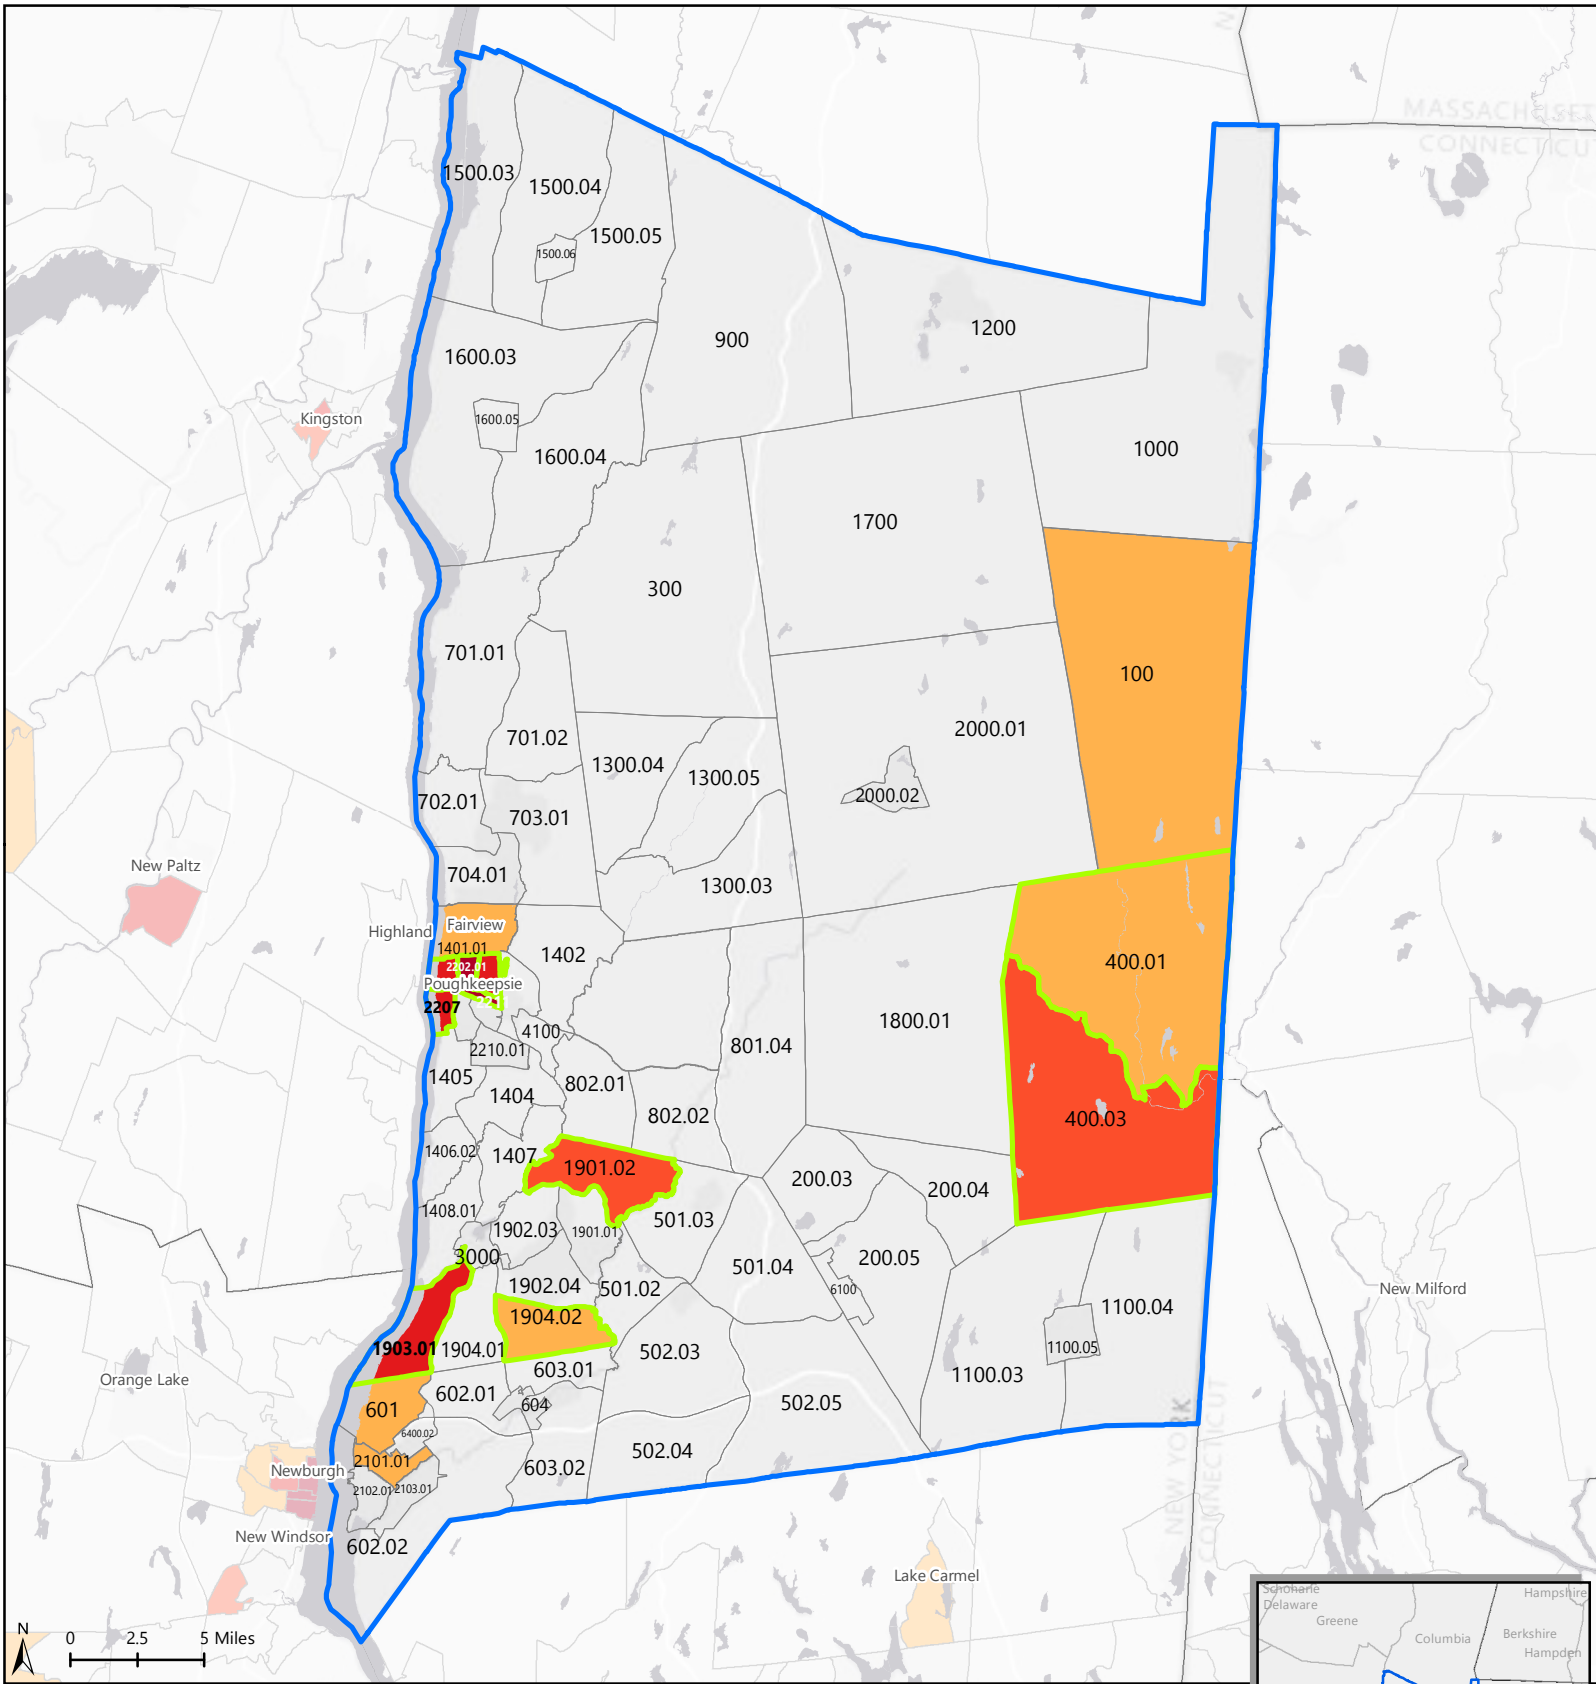

HARD-TO-COUNT CENSUS TRACTS IN DUTCHESS COUNTY, NEW YORK

Hardest to Count (HTC)

Tracts in the Nation

Tracts with 2010 mail return rates of 73% or less (in the bottom 20 percent of return rates nationwide) are shaded on the map.

- 0 - 60% mail return rate
- 60 - 65%
- 65 - 70%
- 70 - 73%
- above 73%
- Tracts counted using special Update/Enumerate method; they are hard-to-count but mail return rates are not applicable
- Tracts with lowest mail return rate in Dutchess County

For more details and additional information, please visit: <https://www.CensusHardtoCountMaps2020.us>